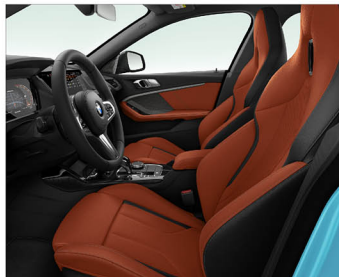

Dakota 真皮 / M 跑車座椅
M235i xDrive